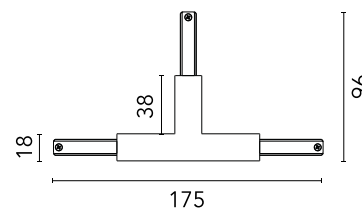

## Zero Track Surface Profile. T-shaped connector

Designed by FLOS Architectural, 2020

T-shaped connector. Can be powered via connections on the back.

Are you a professional and your project needs consulting and support?

### Physical

Colour	Black
Trim	No
Net weight (kg)	0.01
IP internal	20