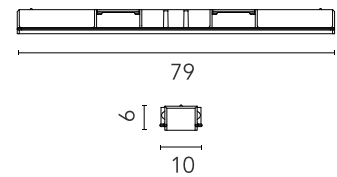

FLOS

06.2506.14 Black

Zero Track Surface Profile. Intermediate Connector

Designed by FLOS Architectural, 2018

Intermediate connector.

Are you a professional and your project needs consulting and support?

[BOOK AN APPOINTMENT](#)

Main specifications

Mounting	Track
Environments	Indoor dry location
Iicos	No

Physical

Colour	Black
Trim	No
Length (mm)	79
Net weight (kg)	0.01
IP internal	20

Download

[Mounting instructions](#)

[↓ PDF](#)

Electrical