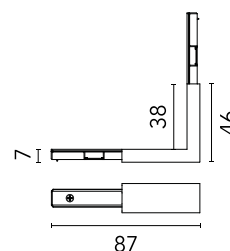

Main specifications

Mounting	Surface
Environments	Indoor dry location
Light Source Type	LED
Iicos	No
Bulb finish	Clear

Physical

Colour	Black
Trim	No
Length (mm)	76
Net weight (kg)	0.01
IP internal	20

Download

[Mounting instructions](#)

Ecodesign and Energy Labelling

Replaceable control gear by a professional