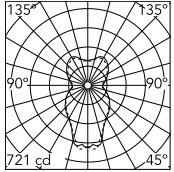

Schematic light drawing

Luminous flux luminaire
4210 lm

Photometric

Light distribution	Asymmetric
Extreme cut off	No

Electrical

Insulation class	I
Frequency (Hz)	50/60
Main voltage (Vac)	220-250
Dimmable	Yes
Dimming interface	Remote Dimmable (Dimmer Not Included)
Batteries inside	No