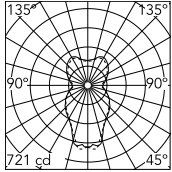

Schematic light drawing

Luminous flux luminaire
4210 lm

Photometric

Light distribution	Asymmetric
Extreme cut off	No

Electrical

Insulation class	I
Frequency (Hz)	50/60
Main voltage (Vac)	220-250
LED voltage Vf (Vdc)	null
Dimmable	Yes
Dimming interface	Remote Dimmable (Dimmer Not Included)
Batteries inside	No