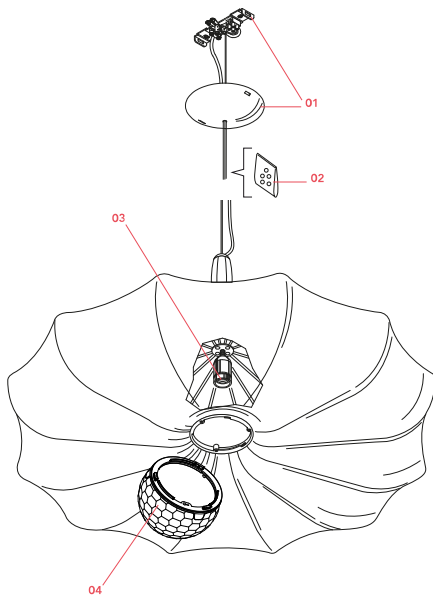

Spare Parts

01.	White rose assembly	RA3690209
02.	Kit of 5 or rings	RF05382
03.	Assembly E27 Lamp Holder for Zeppelin	RF9800400
04.	Crystal sphere diffuser assembly	RF9800300

DOWNLOAD