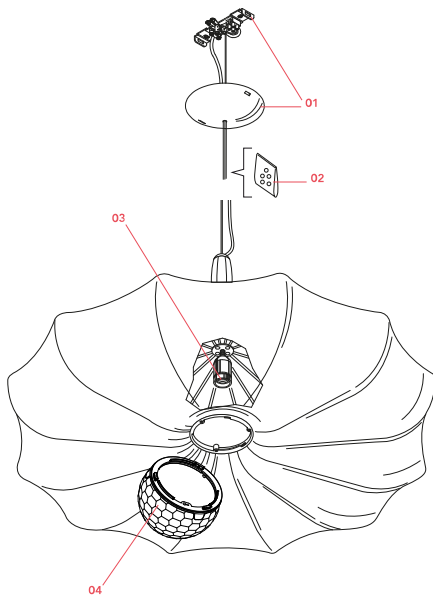

FLOS

F9800009 White

Zeppelin 1

Designed by Marcel Wanders, Marcel Wanders studio, 2005

Halogen - 250W

Suspension lamp providing diffused lighting. White powder coated internal steel structure sprayed with a unique "cocoon" resin to create the diffuser which is then protected by a transparent sprayed on finish. Transparent polymethylmethacrylate (PMMA) "candles. Faceted crystal globe located at the lower center for a sparkle effect.

Physical

Colour	White
Length (mm)	1100
Cord colour	Clear
Cord length (mm)	4000
Canopy colour	White
Canopy length/diameter (mm)	146
Canopy height (mm)	36
Net weight (kg)	15
Package height (mm)	1130
Package width (mm)	940
Package length (mm)	1130
Package volume (m3)	1.2
IP internal	20

- | | | |
|-----|---------------------------------------|-----------|
| 01. | White rose assembly | RA3690209 |
| 02. | Kit of 5 or rings | RF05382 |
| 03. | Assembly E27 Lamp Holder for Zeppelin | RF9800400 |
| 04. | Crystal sphere diffuser assembly | RF9800300 |