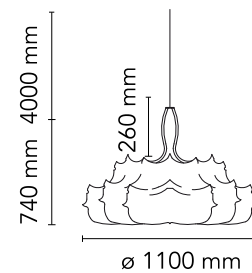

Halogen - 250W

Suspension lamp providing diffused lighting. White powder coated internal steel structure sprayed with a unique "cocoon" resin to create the diffuser which is then protected by a transparent sprayed on finish. Transparent polymethylmethacrylate (PMMA) "candles. Faceted crystal globe located at the lower center for a sparkle effect.

Are you a professional and your project needs consulting and support?

[BOOK AN APPOINTMENT](#)