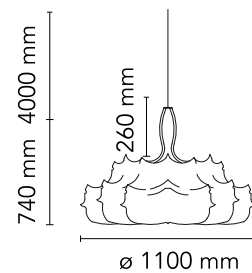

Halogen - 250W

Suspension lamp providing diffused lighting. White powder coated internal steel structure sprayed with a unique "cocoon" resin to create the diffuser which is then protected by a transparent sprayed on finish. Transparent polymethylmethacrylate (PMMA) "candles. Faceted crystal globe located at the lower center for a sparkle effect.

Are you a professional and your project needs consulting and support?

[BOOK AN APPOINTMENT](#)