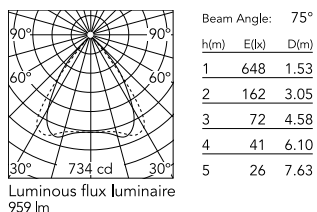

Schematic light drawing

Photometric

Lighting type	Direct
Light distribution	Symmetric
CCT (K)	3500
CRI>	90
McAdam steps (SDCM)	3
Rf fidelity index	89
Rg gamut index	106
LED Life / Failure Ratio	L80B50>60.000h_Tc85°C
Beam angle C0-180 (°)	76
Beam angle C90-270 (°)	76
Extreme cut off	Yes
UGR_L	<16

Electrical

Insulation class	III
Forward voltage (V)	24
LED current (mA)	700
Power supply	Remote
Dimmable	Yes
Power supply type	Dimmable Casambi
Dimming range (%)	1-100
Dimming interface	Remote Dimmable (Dimmer Not Included)