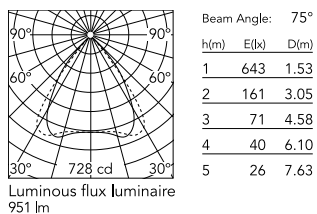

Schematic light drawing

Photometric

Lighting type	Direct
Light distribution	Symmetric
CCT (K)	3000
CRI>	90
McAdam steps (SDCM)	3
Rf fidelity index	87
Rg gamut index	103
LED Life / Failure Ratio	L80B50>60.000h_Tc85°C
Beam angle C0-180 (°)	76
Beam angle C90-270 (°)	76
Extreme cut off	Yes
UGR_L	<16

Electrical

Insulation class	III
Forward voltage (V)	24
LED current (mA)	700
Power supply	Remote
Dimmable	Yes
Power supply type	Dimmable 0-10V
Dimming range (%)	1-100
Dimming interface	Remote Dimmable (Dimmer Not Included)