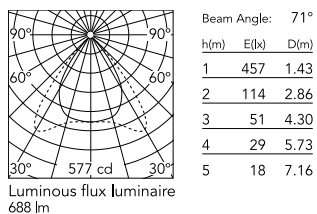

Schematic light drawing

Photometric

Lighting type	Direct
Light distribution	Asymmetric
CCT (K)	3500
CRI>	98
McAdam steps (SDCM)	3
Rf fidelity index	97
Rg gamut index	102
LED Life / Failure Ratio	L80B50>60.000h_Tc85°C
Beam angle C0-180 (°)	72
Beam angle C90-270 (°)	82
Extreme cut off	Yes
UGR_L	<16

Electrical

Insulation class	III
Forward voltage (V)	24
LED current (mA)	700
Power supply	Remote
Dimmable	No
Power supply type	Non Dimmable
Dimming interface	Not Dimmable

Ecodesign and Energy Labelling

This product contains a light source of energy efficiency class F

Replaceable (LED only) light source by a professional

Replaceable control gear by a professional

Notes

Before placing your order, please consult the product details also on the catalogue, in its technical data sheet and in the installation and assembly instructions to find all the information that may not be included in this site or that could be relevant to your specific project or installation.