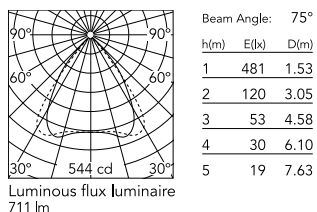

Schematic light drawing

Photometric

Lighting type	Direct
Light distribution	Symmetric
CCT (K)	3500
CRI>	98
McAdam steps (SDCM)	3
Rf fidelity index	97
Rg gamut index	102
LED Life / Failure Ratio	L80B50>60.000h_Tc85°C
Beam angle C0-180 (°)	75
Beam angle C90-270 (°)	75
Extreme cut off	Yes
UGR_L	<16

Electrical

Insulation class	III
Forward voltage (V)	24
LED current (mA)	700
Power supply	Remote
Dimmable	Yes
Power supply type	Dimmable Casambi
Dimming range (%)	1-100
Dimming interface	Remote Dimmable (Dimmer Not Included)