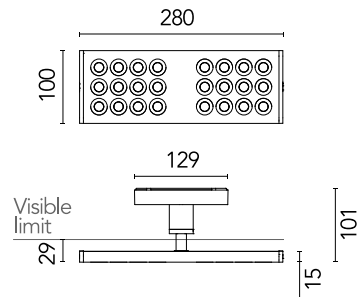

FLOS

05.6431.14.CB Black

Workmates Track Small Full Spectrum Casambi

NEW

Designed by FLOS Architectural, 2023

Luminaire for use on The Running Magnet system. High-quality colour rendering Full Spectrum light source. This can rotate by 360° on the axis of its rear arm to reach any position relative to the track (from parallel to perpendicular). UGR<19. EN12464 - cd/m² @ 65°<3000 compliant. Casambi, maximum distance between fixtures: 50m.

Are you a professional and your project needs consulting and support?

BOOK AN APPOINTMENT

Main specifications

Mounting	Track
Environments	Indoor dry location
Light source type	LED
Light sources included	Yes
LED type	Top LED
Lamp category	LED
Number of lamps	1
Power (W)	10.5
System power (W)	10.5
Source flux (lm)	942
Lumen Output (lm)	711
Efficacy (lm/W)	67

Physical

Colour	Black
Orientation	Fixed
Rotation (°)	360
Net weight (kg)	0.6
IP internal	20
IP external	20

Download

Mounting instructions [↓ PDF](#)

Photometric Files

LDT / IES [↓ ZIP](#)

Technical Drawings

2D [↓ ZIP](#)

3D [↓ ZIP](#)

Schematic light drawing

Photometric

Lighting type	Direct
Light distribution	Symmetric
CCT (K)	3500
CRI>	98
McAdam steps (SDCM)	3
Rf fidelity index	97
Rg gamut index	102
LED Life / Failure Ratio	L80B50>60.000h_Tc85°C
Beam angle C0-180 (°)	75
Beam angle C90-270 (°)	75
Extreme cut off	Yes
UGR _L	<16