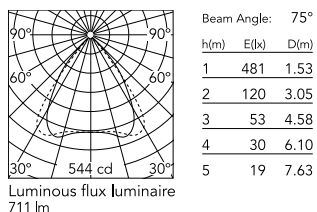

Physical

Colour	Black
Orientation	Fixed
Rotation (°)	360
Net weight (kg)	0.6
IP internal	20
IP external	20

Download

Mounting instructions [↓ PDF](#)

Photometric Files

LDT / IES [↓ ZIP](#)

Technical Drawings

2D [↓ ZIP](#)

3D [↓ ZIP](#)

Schematic light drawing

Photometric

Lighting type	Direct
Light distribution	Symmetric
CCT (K)	3500
CRI>	98
McAdam steps (SDCM)	3
Rf fidelity index	97
Rg gamut index	102
LED Life / Failure Ratio	L80B50>60.000h_Tc85°C
Beam angle C0-180 (°)	75
Beam angle C90-270 (°)	75
Extreme cut off	Yes
UGR _L	<16