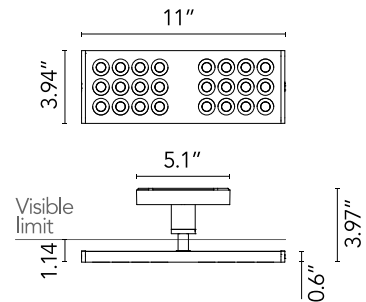

FLOS

05.6430.40.C6 All White

Workmates Track Small Full Spectrum Casambi

NEW

Designed by FLOS Architectural, 2023

Luminaire for use on The Running Magnet system. High-quality colour rendering Full Spectrum light source. This can rotate by 360° on the axis of its rear arm to reach any position relative to the track (from parallel to perpendicular). UGR<19. EN12464 - cd/m² @ 65°<3000 compliant. Casambi, maximum distance between fixtures: 50m.

Are you a professional and your project needs consulting and support?

BOOK AN APPOINTMENT

Main specifications

Mounting	Track
Environments	Indoor dry location
Light Source Type	LED
Light sources included	Yes
LED type	Top LED
Lamp category	LED
Number of lamps	1
Power (W)	10.5
System power (W)	10.5
Source flux (lm)	934
System flux (lm)	758
Efficacy (lm/W)	72

Physical

Color	All White
Orientation	Fixed
Rotation (°)	360
IP internal	20
IP external	20

Download

Family spec sheet [↓ ZIP](#)
Mounting instructions [↓ PDF](#)

Photometric Files

LDT / IES [↓ ZIP](#)

Technical Drawings

2D [↓ ZIP](#)
3D [↓ ZIP](#)

Schematic light drawing

Photometric

Lighting type	Direct
Light distribution	Symmetric
CCT (K)	3000
CRI>	98
McAdam steps (SDCM)	3
Rf fidelity index	97
Rg gamut index	101
LED Life / Failure Ratio	L80B50>60.000h_Tc85°C
Beam angle C0-180 (°)	76
Beam angle C90-270 (°)	76
Extreme cut off	Yes
UGR _L	<16