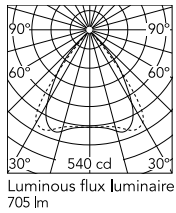

Physical

Color	All White
Orientation	Fixed
Rotation (°)	360
IP internal	20
IP external	20

Download

Family spec sheet [↓ ZIP](#)
Mounting instructions [↓ PDF](#)

Photometric Files

LDT / IES [↓ ZIP](#)

Technical Drawings

2D [↓ ZIP](#)
3D [↓ ZIP](#)

Schematic light drawing

Photometric

Lighting type	Direct
Light distribution	Symmetric
CCT (K)	3000
CRI>	98
McAdam steps (SDCM)	3
Rf fidelity index	97
Rg gamut index	101
LED Life / Failure Ratio	L80B50>60.000h_Tc85°C
Beam angle C0-180 (°)	76
Beam angle C90-270 (°)	76
Extreme cut off	Yes
UGR _L	<16