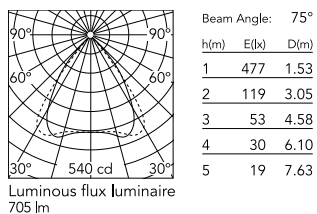

Physical

| | |
|-----------------|-----------|
| Colour | All White |
| Orientation | Fixed |
| Rotation (°) | 360 |
| Net weight (kg) | 0.6 |
| IP internal | 20 |
| IP external | 20 |

Download

Mounting instructions [↓ PDF](#)

Photometric Files

LDT / IES [↓ ZIP](#)

Technical Drawings

2D [↓ ZIP](#)

3D [↓ ZIP](#)

Schematic light drawing

Photometric

| | |
|--------------------------|-----------------------|
| Lighting type | Direct |
| Light distribution | Symmetric |
| CCT (K) | 3000 |
| CRI> | 98 |
| McAdam steps (SDCM) | 3 |
| Rf fidelity index | 97 |
| Rg gamut index | 101 |
| LED Life / Failure Ratio | L80B50>60.000h_Tc85°C |
| Beam angle C0-180 (°) | 76 |
| Beam angle C90-270 (°) | 76 |
| Extreme cut off | Yes |
| UGR _L | <16 |