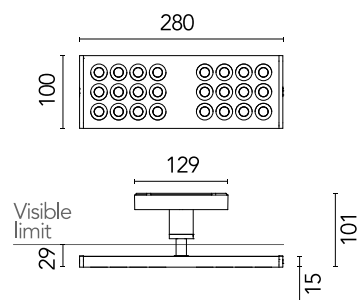

FLOS

05.6430.40.C6 All White

Workmates Track Small Full Spectrum Casambi

NEW

Designed by FLOS Architectural, 2023

Luminaire for use on The Running Magnet system. High-quality colour rendering Full Spectrum light source. This can rotate by 360° on the axis of its rear arm to reach any position relative to the track (from parallel to perpendicular). UGR<19. EN12464 - cd/m² @ 65°<3000 compliant. Casambi, maximum distance between fixtures: 50m.

Are you a professional and your project needs consulting and support?

BOOK AN APPOINTMENT

Main specifications

| | |
|------------------------|---------------------|
| Mounting | Track |
| Environments | Indoor dry location |
| Light source type | LED |
| Light sources included | Yes |
| LED type | Top LED |
| Lamp category | LED |
| Number of lamps | 1 |
| Power (W) | 10.5 |
| System power (W) | 10.5 |
| Source flux (lm) | 934 |
| Lumen Output (lm) | 758 |
| Efficacy (lm/W) | 72 |

Physical

| | |
|-----------------|-----------|
| Colour | All White |
| Orientation | Fixed |
| Rotation (°) | 360 |
| Net weight (kg) | 0.6 |
| IP internal | 20 |
| IP external | 20 |

Download

Mounting instructions [↓ PDF](#)

Photometric Files

LDT / IES [↓ ZIP](#)

Technical Drawings

2D [↓ ZIP](#)

3D [↓ ZIP](#)

Schematic light drawing

Photometric

| | |
|--------------------------|-----------------------|
| Lighting type | Direct |
| Light distribution | Symmetric |
| CCT (K) | 3000 |
| CRI> | 98 |
| McAdam steps (SDCM) | 3 |
| Rf fidelity index | 97 |
| Rg gamut index | 101 |
| LED Life / Failure Ratio | L80B50>60.000h_Tc85°C |
| Beam angle C0-180 (°) | 76 |
| Beam angle C90-270 (°) | 76 |
| Extreme cut off | Yes |
| UGR _L | <16 |