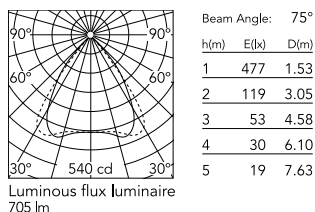

Physical

Colour	Black
Orientation	Fixed
Rotation (°)	360
Net weight (kg)	0.6
IP internal	20
IP external	20

Download

Mounting instructions [↓ PDF](#)

Photometric Files

LDT / IES [↓ ZIP](#)

Technical Drawings

2D [↓ ZIP](#)

3D [↓ ZIP](#)

Schematic light drawing

Photometric

Lighting type	Direct
Light distribution	Symmetric
CCT (K)	3000
CRI>	98
McAdam steps (SDCM)	3
Rf fidelity index	97
Rg gamut index	101
LED Life / Failure Ratio	L80B50>60.000h_Tc85°C
Beam angle C0-180 (°)	75
Beam angle C90-270 (°)	75
Extreme cut off	Yes
UGR _L	<16