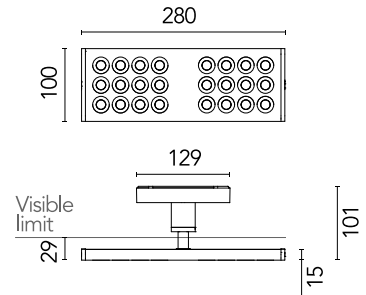

FLOS

05.6430.14.CB Black

Workmates Track Small Full Spectrum Casambi

NEW

Designed by FLOS Architectural, 2023

Luminaire for use on The Running Magnet system. High-quality colour rendering Full Spectrum light source. This can rotate by 360° on the axis of its rear arm to reach any position relative to the track (from parallel to perpendicular). UGR<19. EN12464 - cd/m² @ 65°<3000 compliant. Casambi, maximum distance between fixtures: 50m.

Are you a professional and your project needs consulting and support?

BOOK AN APPOINTMENT

Main specifications

Mounting	Track
Environments	Indoor dry location
Light source type	LED
Light sources included	Yes
LED type	Top LED
Lamp category	LED
Number of lamps	1
Power (W)	10.5
System power (W)	10.5
Source flux (lm)	934
Lumen Output (lm)	705
Efficacy (lm/W)	67

Physical

Colour	Black
Orientation	Fixed
Rotation (°)	360
Net weight (kg)	0.6
IP internal	20
IP external	20

Download

Mounting instructions [↓ PDF](#)

Photometric Files

LDT / IES [↓ ZIP](#)

Technical Drawings

2D [↓ ZIP](#)

3D [↓ ZIP](#)

Schematic light drawing

Photometric

Lighting type	Direct
Light distribution	Symmetric
CCT (K)	3000
CRI>	98
McAdam steps (SDCM)	3
Rf fidelity index	97
Rg gamut index	101
LED Life / Failure Ratio	L80B50>60.000h_Tc85°C
Beam angle C0-180 (°)	75
Beam angle C90-270 (°)	75
Extreme cut off	Yes
UGR _L	<16