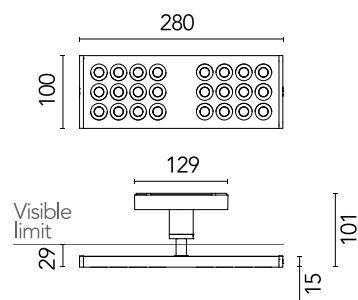

FLOS

05.6437.AP.1V Aluminized Silver

Workmates Track Small Full Spectrum 0-10V Dimming NEW

Designed by FLOS Architectural, 2023

Luminaire for use on The Running Magnet system. High-quality colour rendering Full Spectrum light source. This can rotate by 360° on the axis of its rear arm to reach any position relative to the track (from parallel to perpendicular). UGR<19. EN12464 - cd/m² @ 65°<3000 compliant. Casambi, maximum distance between fixtures: 50m.

Are you a professional and your project needs consulting and support?

[BOOK AN APPOINTMENT](#)

Main specifications

Mounting	Track
Environments	Indoor dry location
Light source type	LED
Light sources included	Yes
LED type	Top LED
Lamp category	LED
Number of lamps	1
Power (W)	10
System power (W)	10
Source flux (lm)	950
Lumen Output (lm)	694
Efficacy (lm/W)	69

Physical

Colour	Aluminized Silver
Orientation	Fixed
Rotation (°)	360
Net weight (kg)	0.6
IP internal	20
IP external	20

Download

Mounting instructions [↓ PDF](#)

Photometric Files

LDT / IES [↓ ZIP](#)

Technical Drawings

2D [↓ ZIP](#)

3D [↓ ZIP](#)

Schematic light drawing

Photometric

Lighting type	Direct
Light distribution	Asymmetric
CCT (K)	4000
CRI>	98
McAdam steps (SDCM)	3
Rf fidelity index	97
Rg gamut index	101
LED Life / Failure Ratio	L80B50>60.000h_Tc85°C
Beam angle C0-180 (°)	71
Beam angle C90-270 (°)	82
Extreme cut off	Yes
UGR _L	<16