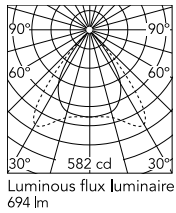

Physical

Colour	Aluminized Silver
Orientation	Fixed
Rotation (°)	360
Net weight (kg)	0.6
IP internal	20
IP external	20

Download

Mounting instructions [↓ PDF](#)

Photometric Files

LDT / IES [↓ ZIP](#)

Technical Drawings

2D [↓ ZIP](#)

3D [↓ ZIP](#)

Schematic light drawing

Photometric

Lighting type	Direct
Light distribution	Asymmetric
CCT (K)	4000
CRI>	98
McAdam steps (SDCM)	3
Rf fidelity index	97
Rg gamut index	101
LED Life / Failure Ratio	L80B50>60.000h_Tc85°C
Beam angle C0-180 (°)	71
Beam angle C90-270 (°)	82
Extreme cut off	Yes
UGR _L	<16