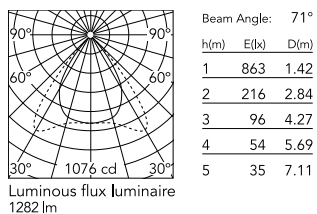

Physical

Colour	Black
Orientation	Fixed
Rotation (°)	360
Net weight (kg)	0.82
IP internal	20
IP external	20

Download

Mounting instructions [↓ PDF](#)

Photometric Files

LDT / IES [↓ ZIP](#)

Technical Drawings

2D [↓ ZIP](#)

Schematic light drawing

Photometric

Lighting type	Direct
Light distribution	Asymmetric
CCT (K)	3000
CRI>	90
McAdam steps (SDCM)	3
Rf fidelity index	87
Rg gamut index	103
LED Life / Failure Ratio	L80B50>60.000h_Tc85°C
Beam angle C0-180 (°)	71
Beam angle C90-270 (°)	82
Extreme cut off	Yes
UGR _L	<16