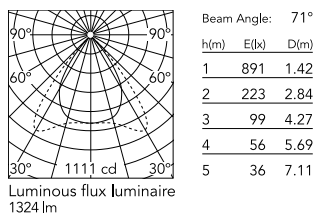

Schematic light drawing

Photometric

Lighting type	Direct
Light distribution	Asymmetric
CCT (K)	3500
CRI>	90
McAdam steps (SDCM)	3
Rf fidelity index	89
Rg gamut index	106
LED Life / Failure Ratio	L80B50>60.000h_Tc85°C
Beam angle C0-180 (°)	71
Beam angle C90-270 (°)	82
Extreme cut off	Yes
UGR_L	<16

Electrical

Insulation class	III
Forward voltage (V)	24
LED current (mA)	900
Power supply	Remote
Dimmable	Yes
Power supply type	Dimmable 0-10V
Dimming range (%)	1-100
Dimming interface	Remote Dimmable (Dimmer Not Included)