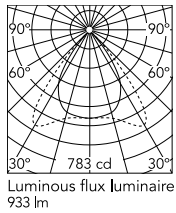

Physical

Colour	Aluminized Silver
Orientation	Fixed
Rotation (°)	360
Net weight (kg)	0.82
IP internal	20
IP external	20

Download

Mounting instructions [↓ PDF](#)

Photometric Files

LDT / IES [↓ ZIP](#)

Technical Drawings

2D [↓ ZIP](#)

3D [↓ ZIP](#)

Schematic light drawing

Beam Angle: 71°

h(m)	E(lx)	D(m)
1	628	1.42
2	157	2.84
3	70	4.27
4	39	5.69
5	25	7.11

Photometric

Lighting type	Direct
Light distribution	Asymmetric
CCT (K)	4000
CRI>	98
McAdam steps (SDCM)	3
Rf fidelity index	97
Rg gamut index	101
LED Life / Failure Ratio	L80B50>60.000h_Tc85°C
Beam angle C0-180 (°)	71
Beam angle C90-270 (°)	82
Extreme cut off	Yes
UGR _L	<16