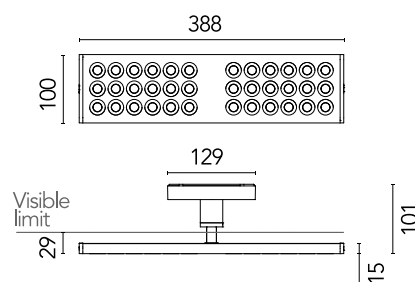

Luminaire for use on The Running Magnet system. High-quality colour rendering Full Spectrum light source. This can rotate by 360° on the axis of its rear arm to reach any position relative to the track (from parallel to perpendicular). UGR<19. EN12464 - cd/m² @ 65°<3000 compliant. Casambi, maximum distance between fixtures: 50m.

Are you a professional and your project needs consulting and support?

[BOOK AN APPOINTMENT](#)