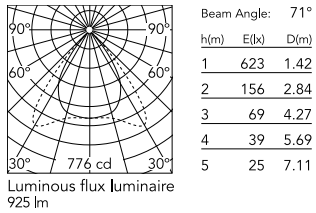

### Physical

Colour	White
Orientation	Fixed
Rotation (°)	360
Net weight (kg)	0.82
IP internal	20
IP external	20

### Photometric Files

LDT / IES [↓ ZIP](#)

### Technical Drawings

2D [↓ ZIP](#)

3D [↓ ZIP](#)

## Schematic light drawing