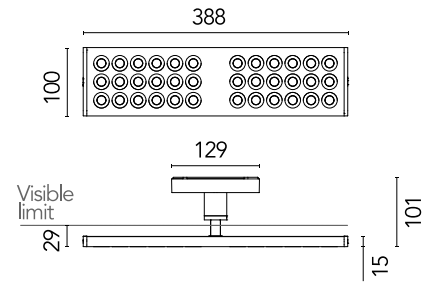

FLOS

05.6456.14.CB Black

Workmates Track Large Full Spectrum Casambi

NEW

Designed by FLOS Architectural, 2023

Luminaire for use on The Running Magnet system. High-quality colour rendering Full Spectrum light source. This can rotate by 360° on the axis of its rear arm to reach any position relative to the track (from parallel to perpendicular). UGR<19. EN12464 - cd/m² @ 65°<3000 compliant. Casambi, maximum distance between fixtures: 50m.

Are you a professional and your project needs consulting and support?

BOOK AN APPOINTMENT

Main specifications

| | |
|------------------------|---------------------|
| Mounting | Track |
| Environments | Indoor dry location |
| Light source type | LED |
| Light sources included | Yes |
| LED type | Top LED |
| Lamp category | LED |
| Number of lamps | 1 |
| Power (W) | 13.5 |
| System power (W) | 13.5 |
| Source flux (lm) | 1256 |
| Lumen Output (lm) | 925 |
| Efficacy (lm/W) | 68 |

Physical

| | |
|-----------------|-------|
| Colour | Black |
| Orientation | Fixed |
| Rotation (°) | 360 |
| Net weight (kg) | 0.82 |
| IP internal | 20 |
| IP external | 20 |

Download

Mounting instructions [↓ PDF](#)

Photometric Files

LDT / IES [↓ ZIP](#)

Technical Drawings

2D [↓ ZIP](#)

3D [↓ ZIP](#)

Schematic light drawing

Photometric

| | |
|--------------------------|-----------------------|
| Lighting type | Direct |
| Light distribution | Asymmetric |
| CCT (K) | 3500 |
| CRI> | 98 |
| McAdam steps (SDCM) | 3 |
| Rf fidelity index | 97 |
| Rg gamut index | 102 |
| LED Life / Failure Ratio | L80B50>60.000h_Tc85°C |
| Beam angle C0-180 (°) | 71 |
| Beam angle C90-270 (°) | 82 |
| Extreme cut off | Yes |
| UGR _L | <16 |