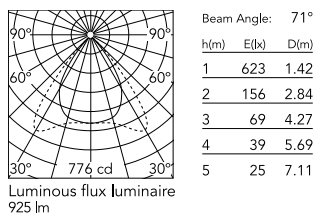

Physical

| | |
|-----------------|-------|
| Colour | Black |
| Orientation | Fixed |
| Rotation (°) | 360 |
| Net weight (kg) | 0.82 |
| IP internal | 20 |
| IP external | 20 |

Download

Mounting instructions [↓ PDF](#)

Photometric Files

LDT / IES [↓ ZIP](#)

Technical Drawings

2D [↓ ZIP](#)

3D [↓ ZIP](#)

Schematic light drawing

Photometric

| | |
|--------------------------|-----------------------|
| Lighting type | Direct |
| Light distribution | Asymmetric |
| CCT (K) | 3500 |
| CRI> | 98 |
| McAdam steps (SDCM) | 3 |
| Rf fidelity index | 97 |
| Rg gamut index | 102 |
| LED Life / Failure Ratio | L80B50>60.000h_Tc85°C |
| Beam angle C0-180 (°) | 71 |
| Beam angle C90-270 (°) | 82 |
| Extreme cut off | Yes |
| UGR _L | <16 |