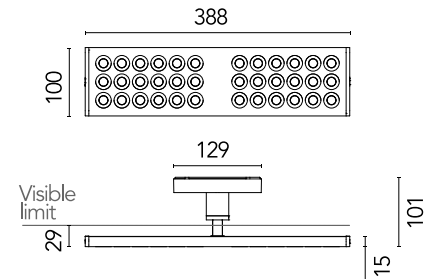

Luminaire for use on The Running Magnet system. High-quality colour rendering Full Spectrum light source. This can rotate by 360° on the axis of its rear arm to reach any position relative to the track (from parallel to perpendicular). UGR<19. EN12464 - cd/m² @ 65°<3000 compliant. Casambi, maximum distance between fixtures: 50m.

Are you a professional and your project needs consulting and support?

BOOK AN APPOINTMENT