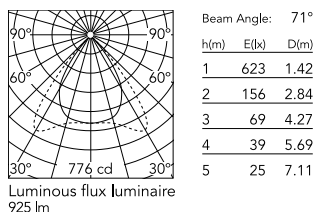

Physical

| | |
|-----------------|-------|
| Colour | Black |
| Orientation | Fixed |
| Rotation (°) | 360 |
| Net weight (kg) | 0.82 |
| IP internal | 20 |
| IP external | 20 |

Download

Mounting instructions [↓ PDF](#)

Photometric Files

LDT / IES [↓ ZIP](#)

Technical Drawings

2D [↓ ZIP](#)

3D [↓ ZIP](#)

Schematic light drawing

Photometric

| | |
|--------------------------|-----------------------|
| Lighting type | Direct |
| Light distribution | Asymmetric |
| CCT (K) | 3500 |
| CRI> | 98 |
| McAdam steps (SDCM) | 3 |
| Rf fidelity index | 97 |
| Rg gamut index | 102 |
| LED Life / Failure Ratio | L80B50>60.000h_Tc85°C |
| Beam angle C0-180 (°) | 71 |
| Beam angle C90-270 (°) | 82 |
| Extreme cut off | Yes |
| UGR _L | <16 |