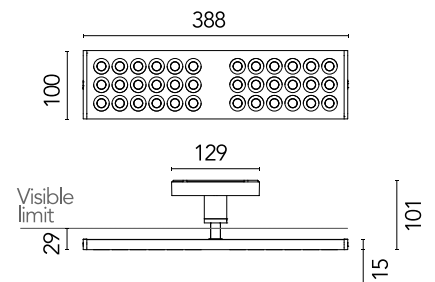

FLOS

05.6456.14.1V Black

Workmates Track Large Full Spectrum 0-10V Dimming NEW

Designed by FLOS Architectural, 2023

Luminaire for use on The Running Magnet system. High-quality colour rendering Full Spectrum light source. This can rotate by 360° on the axis of its rear arm to reach any position relative to the track (from parallel to perpendicular). UGR<19. EN12464 - cd/m² @ 65°<3000 compliant. Casambi, maximum distance between fixtures: 50m.

Are you a professional and your project needs consulting and support?

[BOOK AN APPOINTMENT](#)

Main specifications

| | |
|------------------------|---------------------|
| Mounting | Track |
| Environments | Indoor dry location |
| Light source type | LED |
| Light sources included | Yes |
| LED type | Top LED |
| Lamp category | LED |
| Number of lamps | 1 |
| Power (W) | 12.5 |
| System power (W) | 12.5 |
| Source flux (lm) | 1256 |
| Lumen Output (lm) | 925 |
| Efficacy (lm/W) | 74 |

Physical

| | |
|-----------------|-------|
| Colour | Black |
| Orientation | Fixed |
| Rotation (°) | 360 |
| Net weight (kg) | 0.82 |
| IP internal | 20 |
| IP external | 20 |

Download

Mounting instructions [↓ PDF](#)

Photometric Files

LDT / IES [↓ ZIP](#)

Technical Drawings

2D [↓ ZIP](#)

3D [↓ ZIP](#)

Schematic light drawing

Photometric

| | |
|--------------------------|-----------------------|
| Lighting type | Direct |
| Light distribution | Asymmetric |
| CCT (K) | 3500 |
| CRI> | 98 |
| McAdam steps (SDCM) | 3 |
| Rf fidelity index | 97 |
| Rg gamut index | 102 |
| LED Life / Failure Ratio | L80B50>60.000h_Tc85°C |
| Beam angle C0-180 (°) | 71 |
| Beam angle C90-270 (°) | 82 |
| Extreme cut off | Yes |
| UGR _L | <16 |