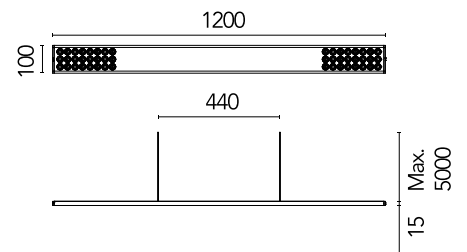

FLOS

05.6380.14.DA Black

Workmates Suspension Up&Down Tunable White High Efficiency

Designed by FLOS Architectural, 2023

LED - Top LED - 49W - 5876lm - 3000K - CRI> 90 - Beam° 73

Suspension luminaire. Up&Down emission, with greater light flux amounts in the upper part. High efficiency Down light source. Tunable White variable CCT Up light source. Driver not included (accessory kit for remote or surface driver). Adjustable suspension height. Mechanical union module available for modular lines for various units. UGR<19. EN12464 - cd/m² @ 65°<3000 compliant. Casambi, maximum distance between fixtures: 50m.

Are you a professional and your project needs consulting and support?

[BOOK AN APPOINTMENT](#)

Main specifications

Mounting	Suspension
Environments	Indoor dry location
Light source type	LED
Light sources included	Yes
LED type	Top LED
Lamp category	LED
Number of lamps	1
Power (W)	49
System power (W)	52
Source flux (lm)	7449
Lumen Output (lm)	5876

Physical

Colour	Black
Cord colour	Black
Cord length (mm)	5000
Net weight (kg)	2.09
IP internal	20

Download

Mounting instructions [↓ PDF](#)

Photometric Files

LDT / IES [↓ ZIP](#)

Technical Drawings

2D [↓ ZIP](#)

3D [↓ ZIP](#)

Schematic light drawing

Photometric

Lighting type	Total
Light distribution	Symmetric
CCT (K)	3000
CRI>	90
McAdam steps (SDCM)	3
Rf fidelity index	89
Rg gamut index	103
LED Life / Failure Ratio	L80B50>60.000h_Tc85°C
Beam angle C0-180 (°)	73
Beam angle C90-270 (°)	75
Extreme cut off	Yes
UGR _L	<16