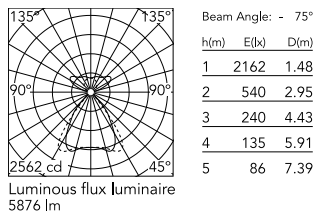

Physical

Colour	Black
Cord colour	Black
Cord length (mm)	5000
Net weight (kg)	2.09
IP internal	20

Download

Mounting instructions [↓ PDF](#)

Photometric Files

LDT / IES [↓ ZIP](#)

Technical Drawings

2D [↓ ZIP](#)

3D [↓ ZIP](#)

Schematic light drawing

Photometric

Lighting type	Total
Light distribution	Symmetric
CCT (K)	3000
CRI>	90
McAdam steps (SDCM)	3
Rf fidelity index	89
Rg gamut index	103
LED Life / Failure Ratio	L80B50>60.000h_Tc85°C
Beam angle C0-180 (°)	73
Beam angle C90-270 (°)	75
Extreme cut off	Yes
UGR _L	<16