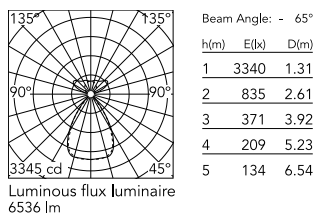

Physical

Colour	Anodized Silver
Cord colour	Transparent
Net weight (kg)	2.09
IP internal	20

Download

Mounting instructions [↓ PDF](#)

Photometric Files

LDT / IES [↓ ZIP](#)

Technical Drawings

2D [↓ ZIP](#)

3D [↓ ZIP](#)

Schematic light drawing

Photometric

Lighting type	Total
Light distribution	Symmetric
CCT (K)	4000
CRI>	90
Rf fidelity index	89
Rg gamut index	98
LED Life / Failure Ratio	L80B50>60.000h_Tc85°C
Beam angle C0-180 (°)	66
Beam angle C90-270 (°)	65
Extreme cut off	Yes
UGR _L	<16