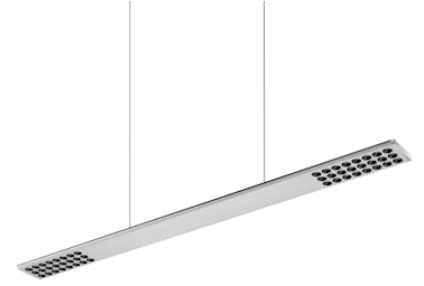

FLOS

05.5882.AP.DA Anodized Silver

Workmates Suspension Up&Down High Efficiency Dali NEW

Designed by FLOS Architectural, 2023

49W - 6536lm - 4000K - CRI> 90 - Beam° 66

Suspension luminaire. Up&Down emission. High-efficiency light source. Driver not included (accessory kit for remote or surface driver). For Non Dimming models, you can configure the Up&Down luminous flux in 70/30 and 40/60 ratios (select the accessory kit for the driver concerned). Adjustable suspension height. Mechanical union module available for modular lines for various units. UGR<19. EN12464 - cd/m² @ 65°<3000 compliant. Casambi, maximum distance between fixtures: 50m.

Are you a professional and your project needs consulting and support?

[BOOK AN APPOINTMENT](#)

Main specifications

Environments	Indoor dry location
Light source type	LED
Light sources included	yes
LED type	Top LED
Number of lamps	1
Power (W)	49
Source flux (lm)	7818
Lumen Output (lm)	6536

Physical

Colour	Anodized Silver
Cord colour	Transparent
Net weight (kg)	2.09
IP internal	20

Download

Mounting instructions [↓ PDF](#)

Photometric Files

LDT / IES [↓ ZIP](#)

Technical Drawings

2D [↓ ZIP](#)