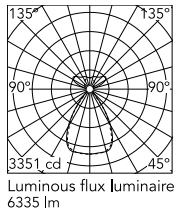

Physical

Colour	All White
Cord colour	White
Net weight (kg)	2.09
IP internal	20

Download

Mounting instructions [↓ PDF](#)

Photometric Files

LDT / IES [↓ ZIP](#)

Technical Drawings

2D [↓ ZIP](#)

3D [↓ ZIP](#)

Schematic light drawing

Photometric

Lighting type	Total
Light distribution	Symmetric
CCT (K)	4000
CRI>	90
Rf fidelity index	89
Rg gamut index	98
LED Life / Failure Ratio	L80B50>60.000h_Tc85°C
Beam angle C0-180 (°)	66
Beam angle C90-270 (°)	65
Extreme cut off	Yes
UGR _L	<16