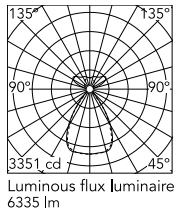

Physical

Colour	White
Cord colour	White
Net weight (kg)	2.09
IP internal	20

Download

Mounting instructions [↓ PDF](#)

Photometric Files

LDT / IES [↓ ZIP](#)

Technical Drawings

2D [↓ ZIP](#)

3D [↓ ZIP](#)

Schematic light drawing

Photometric

Lighting type	Total
Light distribution	Symmetric
CCT (K)	4000
CRI>	90
Rf fidelity index	89
Rg gamut index	98
LED Life / Failure Ratio	L80B50>60.000h_Tc85°C
Beam angle C0-180 (°)	66
Beam angle C90-270 (°)	65
Extreme cut off	Yes
UGR _L	<16