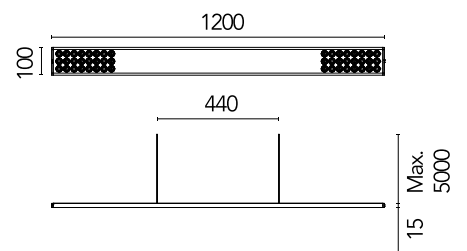

FLOS

05.5882.40.DA White

Workmates Suspension Up&Down High Efficiency Dali NEW

Designed by FLOS Architectural, 2023

49W - 6335lm - 4000K - CRI> 90 - Beam° 66

Suspension luminaire. Up&Down emission. High-efficiency light source. Driver not included (accessory kit for remote or surface driver). For Non Dimming models, you can configure the Up&Down luminous flux in 70/30 and 40/60 ratios (select the accessory kit for the driver concerned). Adjustable suspension height. Mechanical union module available for modular lines for various units. UGR<19. EN12464 - cd/m² @ 65°<3000 compliant. Casambi, maximum distance between fixtures: 50m.

Are you a professional and your project needs consulting and support?

[BOOK AN APPOINTMENT](#)

Main specifications

Environments	Indoor dry location
Light source type	LED
Light sources included	yes
LED type	Top LED
Number of lamps	1
Power (W)	49
Source flux (lm)	7818
Lumen Output (lm)	6335

Physical

Colour	White
Cord colour	White
Net weight (kg)	2.09
IP internal	20

Download

Mounting instructions [↓ PDF](#)

Photometric Files

LDT / IES [↓ ZIP](#)

Technical Drawings

2D [↓ ZIP](#)

3D [↓ ZIP](#)

Schematic light drawing

Photometric

Lighting type	Total
Light distribution	Symmetric
CCT (K)	4000
CRI>	90
Rf fidelity index	89
Rg gamut index	98
LED Life / Failure Ratio	L80B50>60.000h_Tc85°C
Beam angle C0-180 (°)	66
Beam angle C90-270 (°)	65
Extreme cut off	Yes
UGR _L	<16