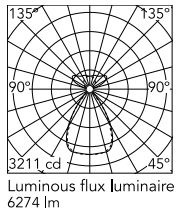

Physical

Colour	Anodized Silver
Cord colour	Transparent
Net weight (kg)	2.09
IP internal	20

Download

Mounting instructions [↓ PDF](#)

Photometric Files

LDT / IES [↓ ZIP](#)

Technical Drawings

2D [↓ ZIP](#)

3D [↓ ZIP](#)

Schematic light drawing

Photometric

Lighting type	Total
Light distribution	Symmetric
CCT (K)	3500
CRI>	90
Rf fidelity index	89
Rg gamut index	106
LED Life / Failure Ratio	L80B50>60.000h_Tc85°C
Beam angle C0-180 (°)	66
Beam angle C90-270 (°)	65
Extreme cut off	Yes
UGR _L	<16