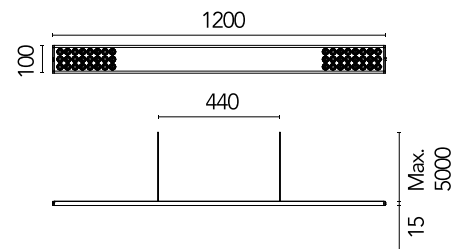

FLOS

05.5881.AP.DA Anodized Silver

Workmates Suspension Up&Down High Efficiency Dali NEW

Designed by FLOS Architectural, 2023

49W - 6274lm - 3500K - CRI> 90 - Beam° 66

Suspension luminaire. Up&Down emission. High-efficiency light source. Driver not included (accessory kit for remote or surface driver). For Non Dimming models, you can configure the Up&Down luminous flux in 70/30 and 40/60 ratios (select the accessory kit for the driver concerned). Adjustable suspension height. Mechanical union module available for modular lines for various units. UGR<19. EN12464 - cd/m² @ 65°<3000 compliant. Casambi, maximum distance between fixtures: 50m.

Are you a professional and your project needs consulting and support?

[BOOK AN APPOINTMENT](#)

Main specifications

Environments	Indoor dry location
Light source type	LED
Light sources included	yes
LED type	Top LED
Number of lamps	1
Power (W)	49
Source flux (lm)	7556
Lumen Output (lm)	6274

Physical

Colour	Anodized Silver
Cord colour	Transparent
Net weight (kg)	2.09
IP internal	20

Download

Mounting instructions [↓ PDF](#)

Photometric Files

LDT / IES [↓ ZIP](#)

Technical Drawings

2D [↓ ZIP](#)

3D [↓ ZIP](#)

Schematic light drawing

Photometric

Lighting type	Total
Light distribution	Symmetric
CCT (K)	3500
CRI>	90
Rf fidelity index	89
Rg gamut index	106
LED Life / Failure Ratio	L80B50>60.000h_Tc85°C
Beam angle C0-180 (°)	66
Beam angle C90-270 (°)	65
Extreme cut off	Yes
UGR _L	<16