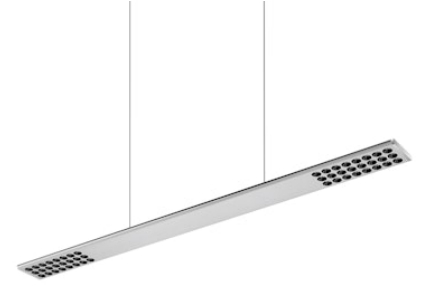

FLOS

05.5881.AP.DA Anodized Silver

Workmates Suspension Up&Down High Efficiency Dali NEW

Designed by FLOS Architectural, 2023

49W - 6274lm - 3500K - CRI> 90 - Beam° 66

Suspension luminaire. Up&Down emission. High-efficiency light source. Driver not included (accessory kit for remote or surface driver). For Non Dimming models, you can configure the Up&Down luminous flux in 70/30 and 40/60 ratios (select the accessory kit for the driver concerned). Adjustable suspension height. Mechanical union module available for modular lines for various units. UGR<19. EN12464 - cd/m² @ 65°<3000 compliant. Casambi, maximum distance between fixtures: 50m.

Are you a professional and your project needs consulting and support?

[BOOK AN APPOINTMENT](#)

Main specifications

Environments	Indoor dry location
Light source type	LED
Light sources included	yes
LED type	Top LED
Number of lamps	1
Power (W)	49
Source flux (lm)	7556
Lumen Output (lm)	6274

Physical

Colour	Anodized Silver
Cord colour	Transparent
Net weight (kg)	2.09
IP internal	20

Download

Mounting instructions [↓ PDF](#)

Photometric Files

LDT / IES [↓ ZIP](#)

Technical Drawings

2D [↓ ZIP](#)