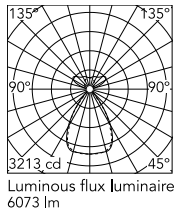

Physical

Colour	All White
Cord colour	White
Net weight (kg)	2.09
IP internal	20

Download

Mounting instructions [↓ PDF](#)

Photometric Files

LDT / IES [↓ ZIP](#)

Technical Drawings

2D [↓ ZIP](#)

3D [↓ ZIP](#)

Schematic light drawing

Photometric

Lighting type	Total
Light distribution	Symmetric
CCT (K)	3500
CRI>	90
Rf fidelity index	89
Rg gamut index	106
LED Life / Failure Ratio	L80B50>60.000h_Tc85°C
Beam angle C0-180 (°)	66
Beam angle C90-270 (°)	65
Extreme cut off	Yes
UGR _L	<16