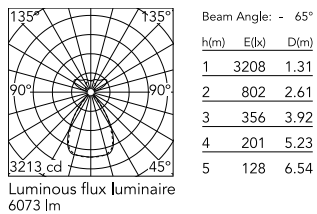

Physical

Colour	White
Cord colour	White
Net weight (kg)	2.09
IP internal	20

Download

Mounting instructions [↓ PDF](#)

Photometric Files

LDT / IES [↓ ZIP](#)

Technical Drawings

2D [↓ ZIP](#)

3D [↓ ZIP](#)

Schematic light drawing

Photometric

Lighting type	Total
Light distribution	Symmetric
CCT (K)	3500
CRI>	90
Rf fidelity index	89
Rg gamut index	106
LED Life / Failure Ratio	L80B50>60.000h_Tc85°C
Beam angle C0-180 (°)	66
Beam angle C90-270 (°)	65
Extreme cut off	Yes
UGR _L	<16