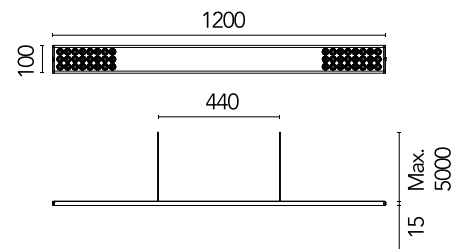

FLOS

05.5881.40.DA White

Workmates Suspension Up&Down High Efficiency Dali NEW

Designed by FLOS Architectural, 2023

49W - 6073lm - 3500K - CRI> 90 - Beam° 66

Suspension luminaire. Up&Down emission. High-efficiency light source. Driver not included (accessory kit for remote or surface driver). For Non Dimming models, you can configure the Up&Down luminous flux in 70/30 and 40/60 ratios (select the accessory kit for the driver concerned). Adjustable suspension height. Mechanical union module available for modular lines for various units. UGR<19. EN12464 - cd/m² @ 65°<3000 compliant. Casambi, maximum distance between fixtures: 50m.

Are you a professional and your project needs consulting and support?

[BOOK AN APPOINTMENT](#)

Main specifications

Environments	Indoor dry location
Light source type	LED
Light sources included	yes
LED type	Top LED
Number of lamps	1
Power (W)	49
Source flux (lm)	7556
Lumen Output (lm)	6073

Physical

Colour	White
Cord colour	White
Net weight (kg)	2.09
IP internal	20

Download

Mounting instructions [↓ PDF](#)

Photometric Files

LDT / IES [↓ ZIP](#)

Technical Drawings

2D [↓ ZIP](#)

3D [↓ ZIP](#)

Schematic light drawing

Photometric

Lighting type	Total
Light distribution	Symmetric
CCT (K)	3500
CRI>	90
Rf fidelity index	89
Rg gamut index	106
LED Life / Failure Ratio	L80B50>60.000h_Tc85°C
Beam angle C0-180 (°)	66
Beam angle C90-270 (°)	65
Extreme cut off	Yes
UGR _L	<16