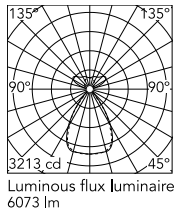

Physical

Colour	Black
Cord colour	Black
Net weight (kg)	2.09
IP internal	20

Download

Mounting instructions [↓ PDF](#)

Photometric Files

LDT / IES [↓ ZIP](#)

Technical Drawings

2D [↓ ZIP](#)

3D [↓ ZIP](#)

Schematic light drawing

Photometric

Lighting type	Total
Light distribution	Symmetric
CCT (K)	3500
CRI>	90
Rf fidelity index	89
Rg gamut index	106
LED Life / Failure Ratio	L80B50>60.000h_Tc85°C
Beam angle C0-180 (°)	66
Beam angle C90-270 (°)	65
Extreme cut off	Yes
UGR _L	<16