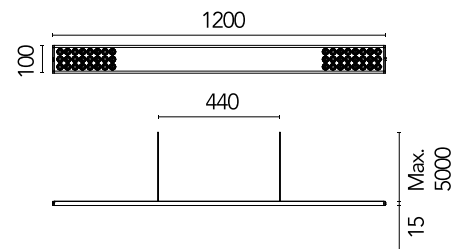

FLOS

05.5881.14.DA Black

Workmates Suspension Up&Down High Efficiency Dali NEW

Designed by FLOS Architectural, 2023

49W - 6073lm - 3500K - CRI> 90 - Beam° 66

Suspension luminaire. Up&Down emission. High-efficiency light source. Driver not included (accessory kit for remote or surface driver). For Non Dimming models, you can configure the Up&Down luminous flux in 70/30 and 40/60 ratios (select the accessory kit for the driver concerned). Adjustable suspension height. Mechanical union module available for modular lines for various units. UGR<19. EN12464 - cd/m² @ 65°<3000 compliant. Casambi, maximum distance between fixtures: 50m.

Are you a professional and your project needs consulting and support?

[BOOK AN APPOINTMENT](#)

Main specifications

Environments	Indoor dry location
Light source type	LED
Light sources included	yes
LED type	Top LED
Number of lamps	1
Power (W)	49
Source flux (lm)	7556
Lumen Output (lm)	6073

Physical

Colour	Black
Cord colour	Black
Net weight (kg)	2.09
IP internal	20

Download

Mounting instructions [↓ PDF](#)

Photometric Files

LDT / IES [↓ ZIP](#)

Technical Drawings

2D [↓ ZIP](#)

3D [↓ ZIP](#)

Schematic light drawing

Photometric

Lighting type	Total
Light distribution	Symmetric
CCT (K)	3500
CRI>	90
Rf fidelity index	89
Rg gamut index	106
LED Life / Failure Ratio	L80B50>60.000h_Tc85°C
Beam angle C0-180 (°)	66
Beam angle C90-270 (°)	65
Extreme cut off	Yes
UGR _L	<16