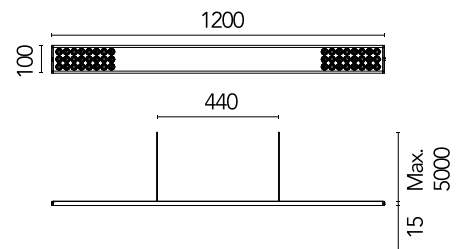

FLOS

05.5880.AP.DA Anodized Silver

Workmates Suspension Up&Down High Efficiency Dali NEW

Designed by FLOS Architectural, 2023

49W - 6167lm - 3000K - CRI> 90 - Beam° 66

Suspension luminaire. Up&Down emission. High-efficiency light source. Driver not included (accessory kit for remote or surface driver). For Non Dimming models, you can configure the Up&Down luminous flux in 70/30 and 40/60 ratios (select the accessory kit for the driver concerned). Adjustable suspension height. Mechanical union module available for modular lines for various units. UGR<19. EN12464 - cd/m² @ 65°<3000 compliant. Casambi, maximum distance between fixtures: 50m.

Are you a professional and your project needs consulting and support?

[BOOK AN APPOINTMENT](#)

Main specifications

Environments	Indoor dry location
Light source type	LED
Light sources included	yes
LED type	Top LED
Number of lamps	1
Power (W)	49
Source flux (lm)	7449
Lumen Output (lm)	6167

Physical

Colour	Anodized Silver
Cord colour	Transparent
Net weight (kg)	2.09
IP internal	20

Download

Mounting instructions [↓ PDF](#)

Photometric Files

LDT / IES [↓ ZIP](#)

Technical Drawings

2D [↓ ZIP](#)

3D [↓ ZIP](#)

Schematic light drawing

Photometric

Lighting type	Total
Light distribution	Symmetric
CCT (K)	3000
CRI>	90
Rf fidelity index	89
Rg gamut index	103
LED Life / Failure Ratio	L80B50>60.000h_Tc85°C
Beam angle C0-180 (°)	66
Beam angle C90-270 (°)	65
Extreme cut off	Yes
UGR _L	<16