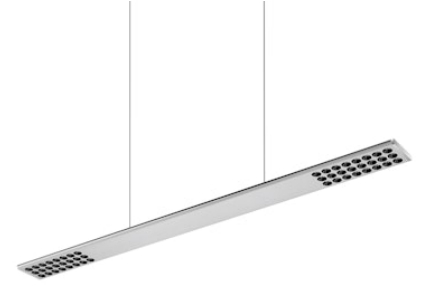

FLOS

05.5880.AP.DA Anodized Silver

Workmates Suspension Up&Down High Efficiency Dali NEW

Designed by FLOS Architectural, 2023

49W - 6167lm - 3000K - CRI> 90 - Beam° 66

Suspension luminaire. Up&Down emission. High-efficiency light source. Driver not included (accessory kit for remote or surface driver). For Non Dimming models, you can configure the Up&Down luminous flux in 70/30 and 40/60 ratios (select the accessory kit for the driver concerned). Adjustable suspension height. Mechanical union module available for modular lines for various units. UGR<19. EN12464 - cd/m² @ 65°<3000 compliant. Casambi, maximum distance between fixtures: 50m.

Are you a professional and your project needs consulting and support?

[BOOK AN APPOINTMENT](#)

Main specifications

Environments	Indoor dry location
Light source type	LED
Light sources included	yes
LED type	Top LED
Number of lamps	1
Power (W)	49
Source flux (lm)	7449
Lumen Output (lm)	6167

Physical

Colour	Anodized Silver
Cord colour	Transparent
Net weight (kg)	2.09
IP internal	20

Download

Mounting instructions [↓ PDF](#)

Photometric Files

LDT / IES [↓ ZIP](#)

Technical Drawings

2D [↓ ZIP](#)