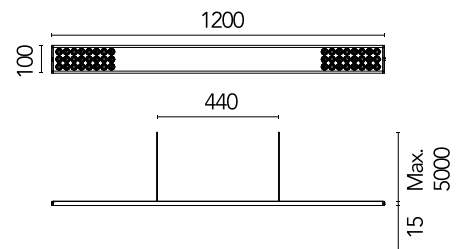

## Workmates Suspension Up&Down High Efficiency Dali NEW

Designed by FLOS Architectural, 2023

49W - 6311lm - 3000K - CRI> 90 - Beam° 66

Suspension luminaire. Up&Down emission. High-efficiency light source. Driver not included (accessory kit for remote or surface driver). For Non Dimming models, you can configure the Up&Down luminous flux in 70/30 and 40/60 ratios (select the accessory kit for the driver concerned). Adjustable suspension height. Mechanical union module available for modular lines for various units. UGR<19. EN12464 - cd/m<sup>2</sup> @ 65°<3000 compliant. Casambi, maximum distance between fixtures: 50m.

### Main specifications

Environments	Indoor dry location
Light source type	LED
Light sources included	yes
LED type	Top LED
Number of lamps	1
Power (W)	49
Source flux (lm)	7449
Lumen Output (lm)	6311

### Physical

Colour	All White
Cord colour	White
Net weight (kg)	2.09
IP internal	20