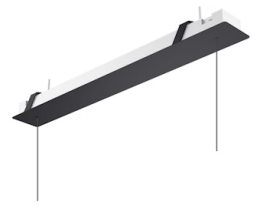

REQUIRED
Power supply

08.0925.14
Recessed Power Supply Kit for
Workmates Suspension
Up&Down Tunable White -
Casambi & Dimmable Dali