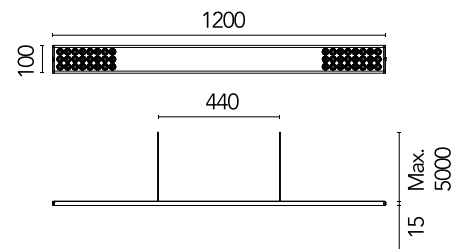

FLOS

05.5880.40.DA White

Workmates Suspension Up&Down High Efficiency Dali NEW

Designed by FLOS Architectural, 2023

49W - 5966lm - 3000K - CRI> 90 - Beam° 66

Suspension luminaire. Up&Down emission. High-efficiency light source. Driver not included (accessory kit for remote or surface driver). For Non Dimming models, you can configure the Up&Down luminous flux in 70/30 and 40/60 ratios (select the accessory kit for the driver concerned). Adjustable suspension height. Mechanical union module available for modular lines for various units. UGR<19. EN12464 - cd/m² @ 65°<3000 compliant. Casambi, maximum distance between fixtures: 50m.

Are you a professional and your project needs consulting and support?

[BOOK AN APPOINTMENT](#)

Main specifications

Environments	Indoor dry location
Light source type	LED
Light sources included	yes
LED type	Top LED
Number of lamps	1
Power (W)	49
Source flux (lm)	7449
Lumen Output (lm)	5966

Physical

Colour	White
Cord colour	White
Net weight (kg)	2.09
IP internal	20

Download

Mounting instructions [↓ PDF](#)

Photometric Files

LDT / IES [↓ ZIP](#)

Technical Drawings

2D [↓ ZIP](#)

3D [↓ ZIP](#)

Schematic light drawing

Photometric

Lighting type	Total
Light distribution	Symmetric
CCT (K)	3000
CRI>	90
Rf fidelity index	89
Rg gamut index	103
LED Life / Failure Ratio	L80B50>60.000h_Tc85°C
Beam angle C0-180 (°)	66
Beam angle C90-270 (°)	65
Extreme cut off	Yes
UGR _L	<16