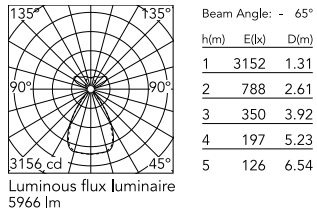

Physical

Colour	White
Cord colour	White
Net weight (kg)	2.09
IP internal	20

Download

Mounting instructions [↓ PDF](#)

Photometric Files

LDT / IES [↓ ZIP](#)

Technical Drawings

2D [↓ ZIP](#)

3D [↓ ZIP](#)

Schematic light drawing

Photometric

Lighting type	Total
Light distribution	Symmetric
CCT (K)	3000
CRI>	90
Rf fidelity index	89
Rg gamut index	103
LED Life / Failure Ratio	L80B50>60.000h_Tc85°C
Beam angle C0-180 (°)	66
Beam angle C90-270 (°)	65
Extreme cut off	Yes
UGR _L	<16