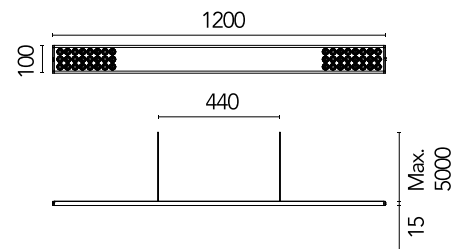

FLOS

05.5880.14.DA Black

Workmates Suspension Up&Down High Efficiency Dali NEW

Designed by FLOS Architectural, 2023

49W - 5966lm - 3000K - CRI> 90 - Beam° 66

Suspension luminaire. Up&Down emission. High-efficiency light source. Driver not included (accessory kit for remote or surface driver). For Non Dimming models, you can configure the Up&Down luminous flux in 70/30 and 40/60 ratios (select the accessory kit for the driver concerned). Adjustable suspension height. Mechanical union module available for modular lines for various units. UGR<19. EN12464 - cd/m² @ 65°<3000 compliant. Casambi, maximum distance between fixtures: 50m.

Are you a professional and your project needs consulting and support?

[BOOK AN APPOINTMENT](#)

Main specifications

Environments	Indoor dry location
Light source type	LED
Light sources included	yes
LED type	Top LED
Number of lamps	1
Power (W)	49
Source flux (lm)	7449
Lumen Output (lm)	5966

Physical

Colour	Black
Cord colour	Black
Net weight (kg)	2.09
IP internal	20

Download

Mounting instructions [↓ PDF](#)

Photometric Files

LDT / IES [↓ ZIP](#)

Technical Drawings

2D [↓ ZIP](#)

3D [↓ ZIP](#)

Schematic light drawing

Photometric

Lighting type	Total
Light distribution	Symmetric
CCT (K)	3000
CRI>	90
Rf fidelity index	89
Rg gamut index	103
LED Life / Failure Ratio	L80B50>60.000h_Tc85°C
Beam angle C0-180 (°)	66
Beam angle C90-270 (°)	65
Extreme cut off	Yes
UGR _L	<16