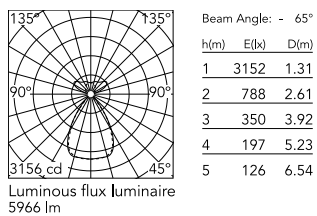

Physical

Colour	Black
Cord colour	Black
Net weight (kg)	2.09
IP internal	20

Download

Mounting instructions [↓ PDF](#)

Photometric Files

LDT / IES [↓ ZIP](#)

Technical Drawings

2D [↓ ZIP](#)

3D [↓ ZIP](#)

Schematic light drawing

Photometric

Lighting type	Total
Light distribution	Symmetric
CCT (K)	3000
CRI>	90
Rf fidelity index	89
Rg gamut index	103
LED Life / Failure Ratio	L80B50>60.000h_Tc85°C
Beam angle C0-180 (°)	66
Beam angle C90-270 (°)	65
Extreme cut off	Yes
UGR _L	<16