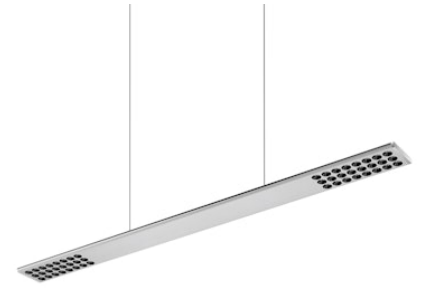

FLOS

05.5882.AP.CB Anodized Silver

Workmates Suspension Up&Down High Efficiency Casambi NEW

Designed by FLOS Architectural, 2023

47.5W - 6536lm - 4000K - CRI> 90 - Beam° 66

Suspension luminaire. Up&Down emission. High-efficiency light source. Driver not included (accessory kit for remote or surface driver). For Non Dimming models, you can configure the Up&Down luminous flux in 70/30 and 40/60 ratios (select the accessory kit for the driver concerned). Adjustable suspension height. Mechanical union module available for modular lines for various units. UGR<19. EN12464 - cd/m² @ 65°<3000 compliant. Casambi, maximum distance between fixtures: 50m.

Are you a professional and your project needs consulting and support?

[BOOK AN APPOINTMENT](#)

Main specifications

Environments	Indoor dry location
Light source type	LED
Light sources included	yes
LED type	Top LED
Number of lamps	1
Power (W)	47.5
Source flux (lm)	7818
Lumen Output (lm)	6536

Physical

Colour	Anodized Silver
Cord colour	Transparent
Net weight (kg)	2.09
IP internal	20

Download

Mounting instructions [↓ PDF](#)

Photometric Files

LDT / IES [↓ ZIP](#)

Technical Drawings

2D [↓ ZIP](#)