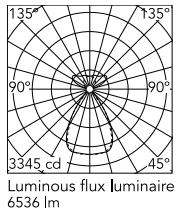

Physical

Colour	Anodized Silver
Cord colour	Transparent
Net weight (kg)	2.09
IP internal	20

Download

Mounting instructions [↓ PDF](#)

Photometric Files

LDT / IES [↓ ZIP](#)

Technical Drawings

2D [↓ ZIP](#)

3D [↓ ZIP](#)

Schematic light drawing

Photometric

Lighting type	Total
Light distribution	Symmetric
CCT (K)	4000
CRI>	90
Rf fidelity index	89
Rg gamut index	98
LED Life / Failure Ratio	L80B50>60.000h_Tc85°C
Beam angle C0-180 (°)	66
Beam angle C90-270 (°)	65
Extreme cut off	Yes
UGR _L	<16