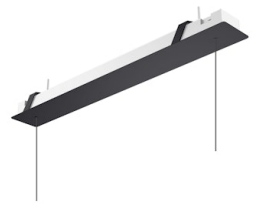

REQUIRED
Power supply

08.0925.14
Recessed Power Supply Kit for
Workmates Suspension
Up&Down Tunable White -
Casambi & Dimmable Dali