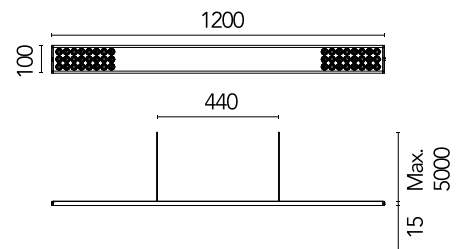

FLOS

05.5882.40.CB White

Workmates Suspension Up&Down High Efficiency Casambi NEW

Designed by FLOS Architectural, 2023

47.5W - 6335lm - 4000K - CRI> 90 - Beam° 66

Suspension luminaire. Up&Down emission. High-efficiency light source. Driver not included (accessory kit for remote or surface driver). For Non Dimming models, you can configure the Up&Down luminous flux in 70/30 and 40/60 ratios (select the accessory kit for the driver concerned). Adjustable suspension height. Mechanical union module available for modular lines for various units. UGR<19. EN12464 - cd/m² @ 65°<3000 compliant. Casambi, maximum distance between fixtures: 50m.

Are you a professional and your project needs consulting and support?

[BOOK AN APPOINTMENT](#)

Main specifications

Environments	Indoor dry location
Light source type	LED
Light sources included	yes
LED type	Top LED
Number of lamps	1
Power (W)	47.5
Source flux (lm)	7818
Lumen Output (lm)	6335

Physical

Colour	White
Cord colour	White
Net weight (kg)	2.09
IP internal	20

Download

Mounting instructions [↓ PDF](#)

Photometric Files

LDT / IES [↓ ZIP](#)

Technical Drawings

2D [↓ ZIP](#)

3D [↓ ZIP](#)

Schematic light drawing

Photometric

Lighting type	Total
Light distribution	Symmetric
CCT (K)	4000
CRI>	90
Rf fidelity index	89
Rg gamut index	98
LED Life / Failure Ratio	L80B50>60.000h_Tc85°C
Beam angle C0-180 (°)	66
Beam angle C90-270 (°)	65
Extreme cut off	Yes
UGR _L	<16