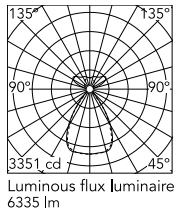

Physical

Colour	All White
Cord colour	White
Net weight (kg)	2.09
IP internal	20

Download

[Mounting instructions](#) PDF

Photometric Files

[LDT / IES](#) ZIP

Technical Drawings

[2D](#) ZIP

[3D](#) ZIP

Schematic light drawing

Photometric

Lighting type	Total
Light distribution	Symmetric
CCT (K)	4000
CRI>	90
Rf fidelity index	89
Rg gamut index	98
LED Life / Failure Ratio	L80B50>60.000h_Tc85°C
Beam angle C0-180 (°)	66
Beam angle C90-270 (°)	65
Extreme cut off	Yes
UGR _L	<16