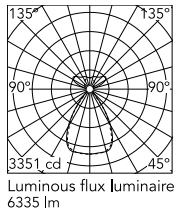

Physical

Colour	Black
Cord colour	Black
Net weight (kg)	2.09
IP internal	20

Download

Mounting instructions [↓ PDF](#)

Photometric Files

LDT / IES [↓ ZIP](#)

Technical Drawings

2D [↓ ZIP](#)

3D [↓ ZIP](#)

Schematic light drawing

Photometric

Lighting type	Total
Light distribution	Symmetric
CCT (K)	4000
CRI>	90
Rf fidelity index	89
Rg gamut index	98
LED Life / Failure Ratio	L80B50>60.000h_Tc85°C
Beam angle C0-180 (°)	66
Beam angle C90-270 (°)	65
Extreme cut off	Yes
UGR _L	<16