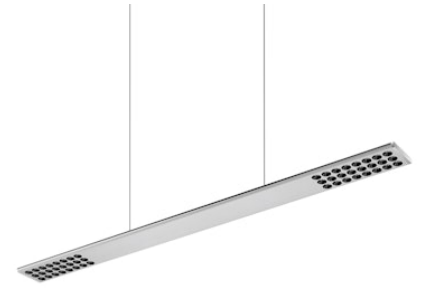

## Workmates Suspension Up&Down High Efficiency Casambi NEW

Designed by FLOS Architectural, 2023

47.5W - 6274lm - 3500K - CRI> 90 - Beam° 66

Suspension luminaire. Up&Down emission. High-efficiency light source. Driver not included (accessory kit for remote or surface driver). For Non Dimming models, you can configure the Up&Down luminous flux in 70/30 and 40/60 ratios (select the accessory kit for the driver concerned). Adjustable suspension height. Mechanical union module available for modular lines for various units. UGR<19. EN12464 - cd/m<sup>2</sup> @ 65°<3000 compliant. Casambi, maximum distance between fixtures: 50m.

### Main specifications

Environments	Indoor dry location
Light source type	LED
Light sources included	yes
LED type	Top LED
Number of lamps	1
Power (W)	47.5
Source flux (lm)	7556
Lumen Output (lm)	6274