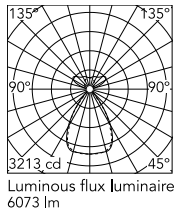

Schematic light drawing