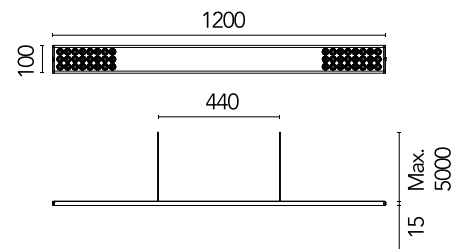

# FLOS

05.5881.40.CB White

## Workmates Suspension Up&Down High Efficiency Casambi NEW

Designed by FLOS Architectural, 2023

47.5W - 6073lm - 3500K - CRI> 90 - Beam° 66

Suspension luminaire. Up&Down emission. High-efficiency light source. Driver not included (accessory kit for remote or surface driver). For Non Dimming models, you can configure the Up&Down luminous flux in 70/30 and 40/60 ratios (select the accessory kit for the driver concerned). Adjustable suspension height. Mechanical union module available for modular lines for various units. UGR<19. EN12464 - cd/m<sup>2</sup> @ 65°<3000 compliant. Casambi, maximum distance between fixtures: 50m.

### Main specifications

Environments	Indoor dry location
Light source type	LED
Light sources included	yes
LED type	Top LED
Number of lamps	1
Power (W)	47.5
Source flux (lm)	7556
Lumen Output (lm)	6073

### Physical

Colour	White
Cord colour	White
Net weight (kg)	2.09
IP internal	20