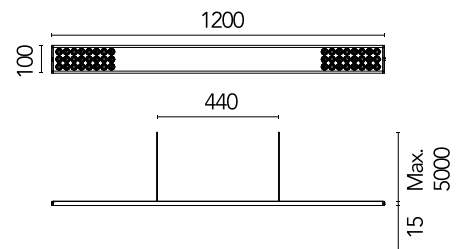

## Workmates Suspension Up&Down High Efficiency Casambi NEW

Designed by FLOS Architectural, 2023

47.5W - 6418lm - 3500K - CRI> 90 - Beam° 66

Suspension luminaire. Up&Down emission. High-efficiency light source. Driver not included (accessory kit for remote or surface driver). For Non Dimming models, you can configure the Up&Down luminous flux in 70/30 and 40/60 ratios (select the accessory kit for the driver concerned). Adjustable suspension height. Mechanical union module available for modular lines for various units. UGR<19. EN12464 - cd/m<sup>2</sup> @ 65°<3000 compliant. Casambi, maximum distance between fixtures: 50m.

### Main specifications

Environments	Indoor dry location
Light source type	LED
Light sources included	yes
LED type	Top LED
Number of lamps	1
Power (W)	47.5
Source flux (lm)	7556
Lumen Output (lm)	6418

### Physical

Colour	All White
Cord colour	White
Net weight (kg)	2.09
IP internal	20