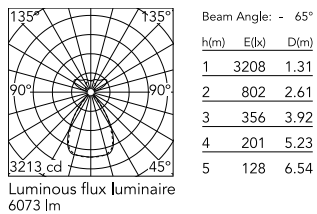

Physical

Colour	Black
Cord colour	Black
Net weight (kg)	2.09
IP internal	20

Download

Mounting instructions [↓ PDF](#)

Photometric Files

LDT / IES [↓ ZIP](#)

Technical Drawings

2D [↓ ZIP](#)

3D [↓ ZIP](#)

Schematic light drawing

Photometric

Lighting type	Total
Light distribution	Symmetric
CCT (K)	3500
CRI>	90
Rf fidelity index	89
Rg gamut index	106
LED Life / Failure Ratio	L80B50>60.000h_Tc85°C
Beam angle C0-180 (°)	66
Beam angle C90-270 (°)	65
Extreme cut off	Yes
UGR _L	<16