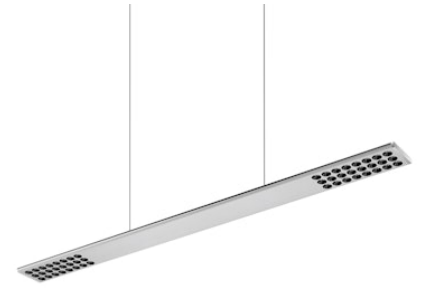

FLOS

05.5880.AP.CB Anodized Silver

Workmates Suspension Up&Down High Efficiency Casambi NEW

Designed by FLOS Architectural, 2023

47.5W - 6167lm - 3000K - CRI> 90 - Beam° 66

Suspension luminaire. Up&Down emission. High-efficiency light source. Driver not included (accessory kit for remote or surface driver). For Non Dimming models, you can configure the Up&Down luminous flux in 70/30 and 40/60 ratios (select the accessory kit for the driver concerned). Adjustable suspension height. Mechanical union module available for modular lines for various units. UGR<19. EN12464 - cd/m² @ 65°<3000 compliant. Casambi, maximum distance between fixtures: 50m.

Are you a professional and your project needs consulting and support?

[BOOK AN APPOINTMENT](#)

Main specifications

Environments	Indoor dry location
Light source type	LED
Light sources included	yes
LED type	Top LED
Number of lamps	1
Power (W)	47.5
Source flux (lm)	7449
Lumen Output (lm)	6167

Physical

Colour	Anodized Silver
Cord colour	Transparent
Net weight (kg)	2.09
IP internal	20

Download

Mounting instructions [↓ PDF](#)

Photometric Files

LDT / IES [↓ ZIP](#)

Technical Drawings

2D [↓ ZIP](#)