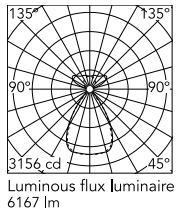

Physical

Colour	Anodized Silver
Cord colour	Transparent
Net weight (kg)	2.09
IP internal	20

Download

Mounting instructions [↓ PDF](#)

Photometric Files

LDT / IES [↓ ZIP](#)

Technical Drawings

2D [↓ ZIP](#)

3D [↓ ZIP](#)

Schematic light drawing

Photometric

Lighting type	Total
Light distribution	Symmetric
CCT (K)	3000
CRI>	90
Rf fidelity index	89
Rg gamut index	103
LED Life / Failure Ratio	L80B50>60.000h_Tc85°C
Beam angle C0-180 (°)	66
Beam angle C90-270 (°)	65
Extreme cut off	Yes
UGR _L	<16