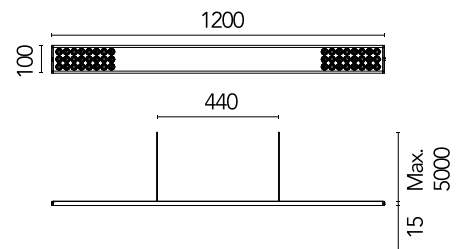

FLOS

05.5880.40.CB White

Workmates Suspension Up&Down High Efficiency Casambi NEW

Designed by FLOS Architectural, 2023

47.5W - 5966lm - 3000K - CRI> 90 - Beam° 66

Suspension luminaire. Up&Down emission. High-efficiency light source. Driver not included (accessory kit for remote or surface driver). For Non Dimming models, you can configure the Up&Down luminous flux in 70/30 and 40/60 ratios (select the accessory kit for the driver concerned). Adjustable suspension height. Mechanical union module available for modular lines for various units. UGR<19. EN12464 - cd/m² @ 65°<3000 compliant. Casambi, maximum distance between fixtures: 50m.

Are you a professional and your project needs consulting and support?

[BOOK AN APPOINTMENT](#)

Main specifications

Environments	Indoor dry location
Light source type	LED
Light sources included	yes
LED type	Top LED
Number of lamps	1
Power (W)	47.5
Source flux (lm)	7449
Lumen Output (lm)	5966

Physical

Colour	White
Cord colour	White
Net weight (kg)	2.09
IP internal	20

Download

[Mounting instructions](#) PDF

Photometric Files

[LDT / IES](#) ZIP

Technical Drawings

[2D](#) ZIP

[3D](#) ZIP

Schematic light drawing

Photometric

Lighting type	Total
Light distribution	Symmetric
CCT (K)	3000
CRI>	90
Rf fidelity index	89
Rg gamut index	103
LED Life / Failure Ratio	L80B50>60.000h_Tc85°C
Beam angle C0-180 (°)	66
Beam angle C90-270 (°)	65
Extreme cut off	Yes
UGR _L	<16