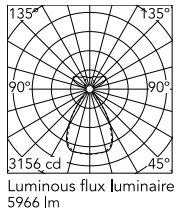

Physical

Colour	White
Cord colour	White
Net weight (kg)	2.09
IP internal	20

Download

[Mounting instructions](#) PDF

Photometric Files

[LDT / IES](#) ZIP

Technical Drawings

[2D](#) ZIP

[3D](#) ZIP

Schematic light drawing

Photometric

Lighting type	Total
Light distribution	Symmetric
CCT (K)	3000
CRI>	90
Rf fidelity index	89
Rg gamut index	103
LED Life / Failure Ratio	L80B50>60.000h_Tc85°C
Beam angle C0-180 (°)	66
Beam angle C90-270 (°)	65
Extreme cut off	Yes
UGR _L	<16