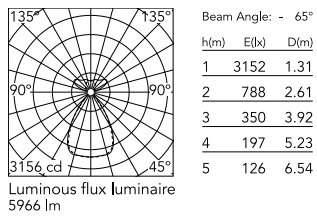

Physical

Colour	All White
Cord colour	White
Net weight (kg)	2.09
IP internal	20

Download

Mounting instructions [↓ PDF](#)

Photometric Files

LDT / IES [↓ ZIP](#)

Technical Drawings

2D [↓ ZIP](#)

3D [↓ ZIP](#)

Schematic light drawing

Photometric

Lighting type	Total
Light distribution	Symmetric
CCT (K)	3000
CRI>	90
Rf fidelity index	89
Rg gamut index	103
LED Life / Failure Ratio	L80B50>60.000h_Tc85°C
Beam angle C0-180 (°)	66
Beam angle C90-270 (°)	65
Extreme cut off	Yes
UGR _L	<16