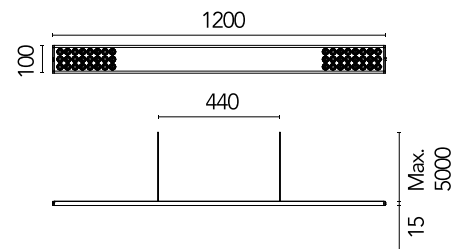

FLOS

05.5880.14.CB Black

Workmates Suspension Up&Down High Efficiency Casambi NEW

Designed by FLOS Architectural, 2023

47.5W - 5966lm - 3000K - CRI> 90 - Beam° 66

Suspension luminaire. Up&Down emission. High-efficiency light source. Driver not included (accessory kit for remote or surface driver). For Non Dimming models, you can configure the Up&Down luminous flux in 70/30 and 40/60 ratios (select the accessory kit for the driver concerned). Adjustable suspension height. Mechanical union module available for modular lines for various units. UGR<19. EN12464 - cd/m² @ 65°<3000 compliant. Casambi, maximum distance between fixtures: 50m.

Are you a professional and your project needs consulting and support?

[BOOK AN APPOINTMENT](#)

Main specifications

Environments	Indoor dry location
Light source type	LED
Light sources included	yes
LED type	Top LED
Number of lamps	1
Power (W)	47.5
Source flux (lm)	7449
Lumen Output (lm)	5966

Physical

Colour	Black
Cord colour	Black
Net weight (kg)	2.09
IP internal	20

Download

Mounting instructions [↓ PDF](#)

Photometric Files

LDT / IES [↓ ZIP](#)

Technical Drawings

2D [↓ ZIP](#)

3D [↓ ZIP](#)

Schematic light drawing

Photometric

Lighting type	Total
Light distribution	Symmetric
CCT (K)	3000
CRI>	90
Rf fidelity index	89
Rg gamut index	103
LED Life / Failure Ratio	L80B50>60.000h_Tc85°C
Beam angle C0-180 (°)	66
Beam angle C90-270 (°)	65
Extreme cut off	Yes
UGR _L	<16