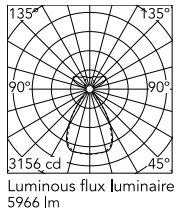

Physical

Colour	Black
Cord colour	Black
Net weight (kg)	2.09
IP internal	20

Download

Mounting instructions [↓ PDF](#)

Photometric Files

LDT / IES [↓ ZIP](#)

Technical Drawings

2D [↓ ZIP](#)

3D [↓ ZIP](#)

Schematic light drawing

Photometric

Lighting type	Total
Light distribution	Symmetric
CCT (K)	3000
CRI>	90
Rf fidelity index	89
Rg gamut index	103
LED Life / Failure Ratio	L80B50>60.000h_Tc85°C
Beam angle C0-180 (°)	66
Beam angle C90-270 (°)	65
Extreme cut off	Yes
UGR _L	<16