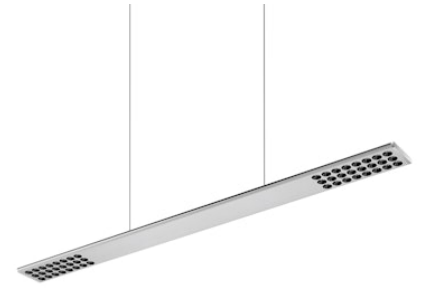

FLOS

05.5892.AP.DA Anodized Silver

Workmates Suspension Up&Down Full Spectrum Dali NEW

Designed by FLOS Architectural, 2023

49W - 5618lm - 4000K - CRI> 98 - Beam° 66

Suspension luminaire. Up&Down emission. High-efficiency light source. Driver not included (accessory kit for remote or surface driver). For Non Dimming models, you can configure the Up&Down luminous flux in 70/30 and 40/60 ratios (select the accessory kit for the driver concerned). Adjustable suspension height. Mechanical union module available for modular lines for various units. UGR<19. EN12464 - cd/m² @ 65°<3000 compliant. Casambi, maximum distance between fixtures: 50m.

Are you a professional and your project needs consulting and support?

[BOOK AN APPOINTMENT](#)

Main specifications

Environments	Indoor dry location
Light source type	LED
Light sources included	yes
LED type	Top LED
Number of lamps	1
Power (W)	49
Source flux (lm)	6580
Lumen Output (lm)	5618

Physical

Colour	Anodized Silver
Cord colour	Transparent
Net weight (kg)	2.09
IP internal	20

Download

Mounting instructions [↓ PDF](#)

Photometric Files

LDT / IES [↓ ZIP](#)

Technical Drawings

2D [↓ ZIP](#)