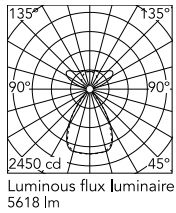

Physical

Colour	Anodized Silver
Cord colour	Transparent
Net weight (kg)	2.09
IP internal	20

Download

Mounting instructions [↓ PDF](#)

Photometric Files

LDT / IES [↓ ZIP](#)

Technical Drawings

2D [↓ ZIP](#)

3D [↓ ZIP](#)

Schematic light drawing

Beam Angle: - 65°

h(m)	E(lx)	D(m)
1	2447	1.31
2	612	2.61
3	272	3.92
4	153	5.23
5	98	6.54

Photometric

Lighting type	Total
Light distribution	Symmetric
CCT (K)	4000
CRI>	98
Rf fidelity index	97
Rg gamut index	101
LED Life / Failure Ratio	L80B50>60.000h_Tc85°C
Beam angle C0-180 (°)	66
Beam angle C90-270 (°)	65
Extreme cut off	Yes
UGR _L	<10