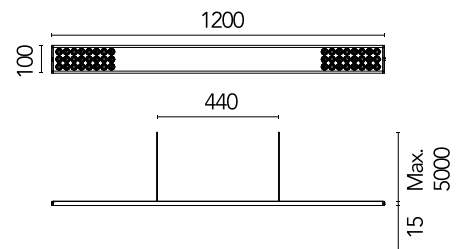

FLOS

05.5892.AP.DA Anodized Silver

Workmates Suspension Up&Down Full Spectrum Dali NEW

Designed by FLOS Architectural, 2023

49W - 5618lm - 4000K - CRI> 98 - Beam° 66

Suspension luminaire. Up&Down emission. High-efficiency light source. Driver not included (accessory kit for remote or surface driver). For Non Dimming models, you can configure the Up&Down luminous flux in 70/30 and 40/60 ratios (select the accessory kit for the driver concerned). Adjustable suspension height. Mechanical union module available for modular lines for various units. UGR<19. EN12464 - cd/m² @ 65°<3000 compliant. Casambi, maximum distance between fixtures: 50m.

Are you a professional and your project needs consulting and support?

[BOOK AN APPOINTMENT](#)

Main specifications

Environments	Indoor dry location
Light source type	LED
Light sources included	yes
LED type	Top LED
Number of lamps	1
Power (W)	49
Source flux (lm)	6580
Lumen Output (lm)	5618

Physical

Colour	Anodized Silver
Cord colour	Transparent
Net weight (kg)	2.09
IP internal	20

Download

Mounting instructions [↓ PDF](#)

Photometric Files

LDT / IES [↓ ZIP](#)

Technical Drawings

2D [↓ ZIP](#)

3D [↓ ZIP](#)

Schematic light drawing

Beam Angle: - 65°

h(m)	E(lx)	D(m)
1	2447	1.31
2	612	2.61
3	272	3.92
4	153	5.23
5	98	6.54

Photometric

Lighting type	Total
Light distribution	Symmetric
CCT (K)	4000
CRI>	98
Rf fidelity index	97
Rg gamut index	101
LED Life / Failure Ratio	L80B50>60.000h_Tc85°C
Beam angle C0-180 (°)	66
Beam angle C90-270 (°)	65
Extreme cut off	Yes
UGR _L	<10