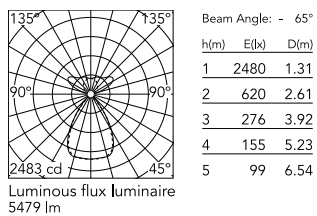

Physical

Colour	All White
Cord colour	White
Net weight (kg)	2.09
IP internal	20

Download

Mounting instructions [↓ PDF](#)

Photometric Files

LDT / IES [↓ ZIP](#)

Technical Drawings

2D [↓ ZIP](#)

3D [↓ ZIP](#)

Schematic light drawing

Photometric

Lighting type	Total
Light distribution	Symmetric
CCT (K)	4000
CRI>	98
Rf fidelity index	97
Rg gamut index	101
LED Life / Failure Ratio	L80B50>60.000h_Tc85°C
Beam angle C0-180 (°)	66
Beam angle C90-270 (°)	65
Extreme cut off	Yes
UGR _L	<10