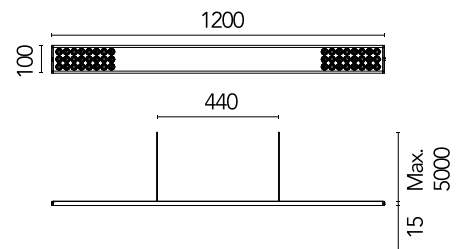

FLOS

05.5892.40.DA White

Workmates Suspension Up&Down Full Spectrum Dali NEW

Designed by FLOS Architectural, 2023

49W - 5479lm - 4000K - CRI> 98 - Beam° 66

Suspension luminaire. Up&Down emission. High-efficiency light source. Driver not included (accessory kit for remote or surface driver). For Non Dimming models, you can configure the Up&Down luminous flux in 70/30 and 40/60 ratios (select the accessory kit for the driver concerned). Adjustable suspension height. Mechanical union module available for modular lines for various units. UGR<19. EN12464 - cd/m² @ 65°<3000 compliant. Casambi, maximum distance between fixtures: 50m.

Are you a professional and your project needs consulting and support?

[BOOK AN APPOINTMENT](#)

Main specifications

Environments	Indoor dry location
Light source type	LED
Light sources included	yes
LED type	Top LED
Number of lamps	1
Power (W)	49
Source flux (lm)	6580
Lumen Output (lm)	5479

Physical

Colour	White
Cord colour	White
Net weight (kg)	2.09
IP internal	20

Download

Mounting instructions [↓ PDF](#)

Photometric Files

LDT / IES [↓ ZIP](#)

Technical Drawings

2D [↓ ZIP](#)

3D [↓ ZIP](#)

Schematic light drawing

Photometric

Lighting type	Total
Light distribution	Symmetric
CCT (K)	4000
CRI>	98
Rf fidelity index	97
Rg gamut index	101
LED Life / Failure Ratio	L80B50>60.000h_Tc85°C
Beam angle C0-180 (°)	66
Beam angle C90-270 (°)	65
Extreme cut off	Yes
UGR _L	<10