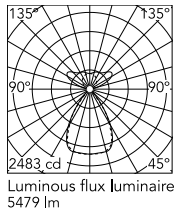

Physical

Colour	White
Cord colour	White
Net weight (kg)	2.09
IP internal	20

Download

Mounting instructions [↓ PDF](#)

Photometric Files

LDT / IES [↓ ZIP](#)

Technical Drawings

2D [↓ ZIP](#)

3D [↓ ZIP](#)

Schematic light drawing

Photometric

Lighting type	Total
Light distribution	Symmetric
CCT (K)	4000
CRI>	98
Rf fidelity index	97
Rg gamut index	101
LED Life / Failure Ratio	L80B50>60.000h_Tc85°C
Beam angle C0-180 (°)	66
Beam angle C90-270 (°)	65
Extreme cut off	Yes
UGR _L	<10