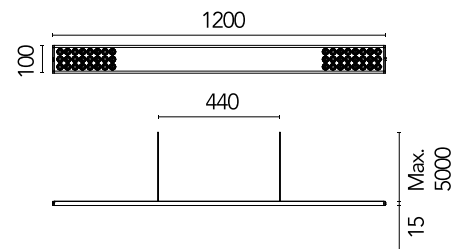

## Workmates Suspension Up&Down Full Spectrum Dali NEW

Designed by FLOS Architectural, 2023

49W - 5479lm - 4000K - CRI> 98 - Beam° 66

Suspension luminaire. Up&Down emission. High-efficiency light source. Driver not included (accessory kit for remote or surface driver). For Non Dimming models, you can configure the Up&Down luminous flux in 70/30 and 40/60 ratios (select the accessory kit for the driver concerned). Adjustable suspension height. Mechanical union module available for modular lines for various units. UGR<19. EN12464 - cd/m<sup>2</sup> @ 65°<3000 compliant. Casambi, maximum distance between fixtures: 50m.

### Physical

Colour	Black
Cord colour	Black
Net weight (kg)	2.09
IP internal	20