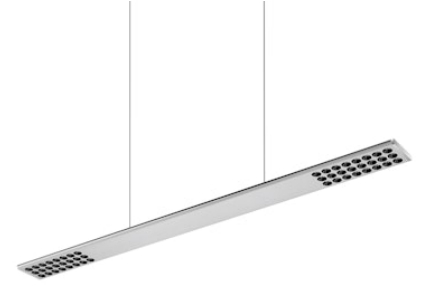

# FLOS

05.5891.AP.DA Anodized Silver

## Workmates Suspension Up&Down Full Spectrum Dali NEW

Designed by FLOS Architectural, 2023

49W - 5398lm - 3500K - CRI> 98 - Beam° 66

Suspension luminaire. Up&Down emission. High-efficiency light source. Driver not included (accessory kit for remote or surface driver). For Non Dimming models, you can configure the Up&Down luminous flux in 70/30 and 40/60 ratios (select the accessory kit for the driver concerned). Adjustable suspension height. Mechanical union module available for modular lines for various units. UGR<19. EN12464 - cd/m<sup>2</sup> @ 65°<3000 compliant. Casambi, maximum distance between fixtures: 50m.