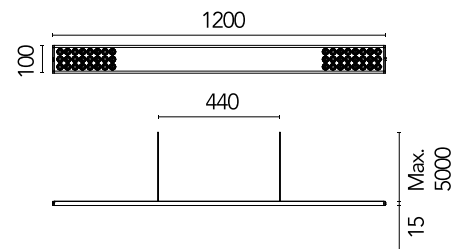

## Workmates Suspension Up&Down Full Spectrum Dali NEW

Designed by FLOS Architectural, 2023

49W - 5398lm - 3500K - CRI> 98 - Beam° 66

Suspension luminaire. Up&Down emission. High-efficiency light source. Driver not included (accessory kit for remote or surface driver). For Non Dimming models, you can configure the Up&Down luminous flux in 70/30 and 40/60 ratios (select the accessory kit for the driver concerned). Adjustable suspension height. Mechanical union module available for modular lines for various units. UGR<19. EN12464 - cd/m<sup>2</sup> @ 65°<3000 compliant. Casambi, maximum distance between fixtures: 50m.

### Main specifications

Environments	Indoor dry location
Light source type	LED
Light sources included	yes
LED type	Top LED
Number of lamps	1
Power (W)	49
Source flux (lm)	6300
Lumen Output (lm)	5398

### Physical

Colour	Anodized Silver
Cord colour	Transparent
Net weight (kg)	2.09
IP internal	20