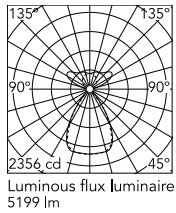

Physical

Colour	All White
Cord colour	White
Net weight (kg)	2.09
IP internal	20

Download

Mounting instructions [↓ PDF](#)

Photometric Files

LDT / IES [↓ ZIP](#)

Technical Drawings

2D [↓ ZIP](#)

3D [↓ ZIP](#)

Schematic light drawing

Photometric

Lighting type	Total
Light distribution	Symmetric
CCT (K)	3500
CRI>	98
Rf fidelity index	97
Rg gamut index	102
LED Life / Failure Ratio	L80B50>60.000h_Tc85°C
Beam angle C0-180 (°)	66
Beam angle C90-270 (°)	65
Extreme cut off	Yes
UGR _L	<10